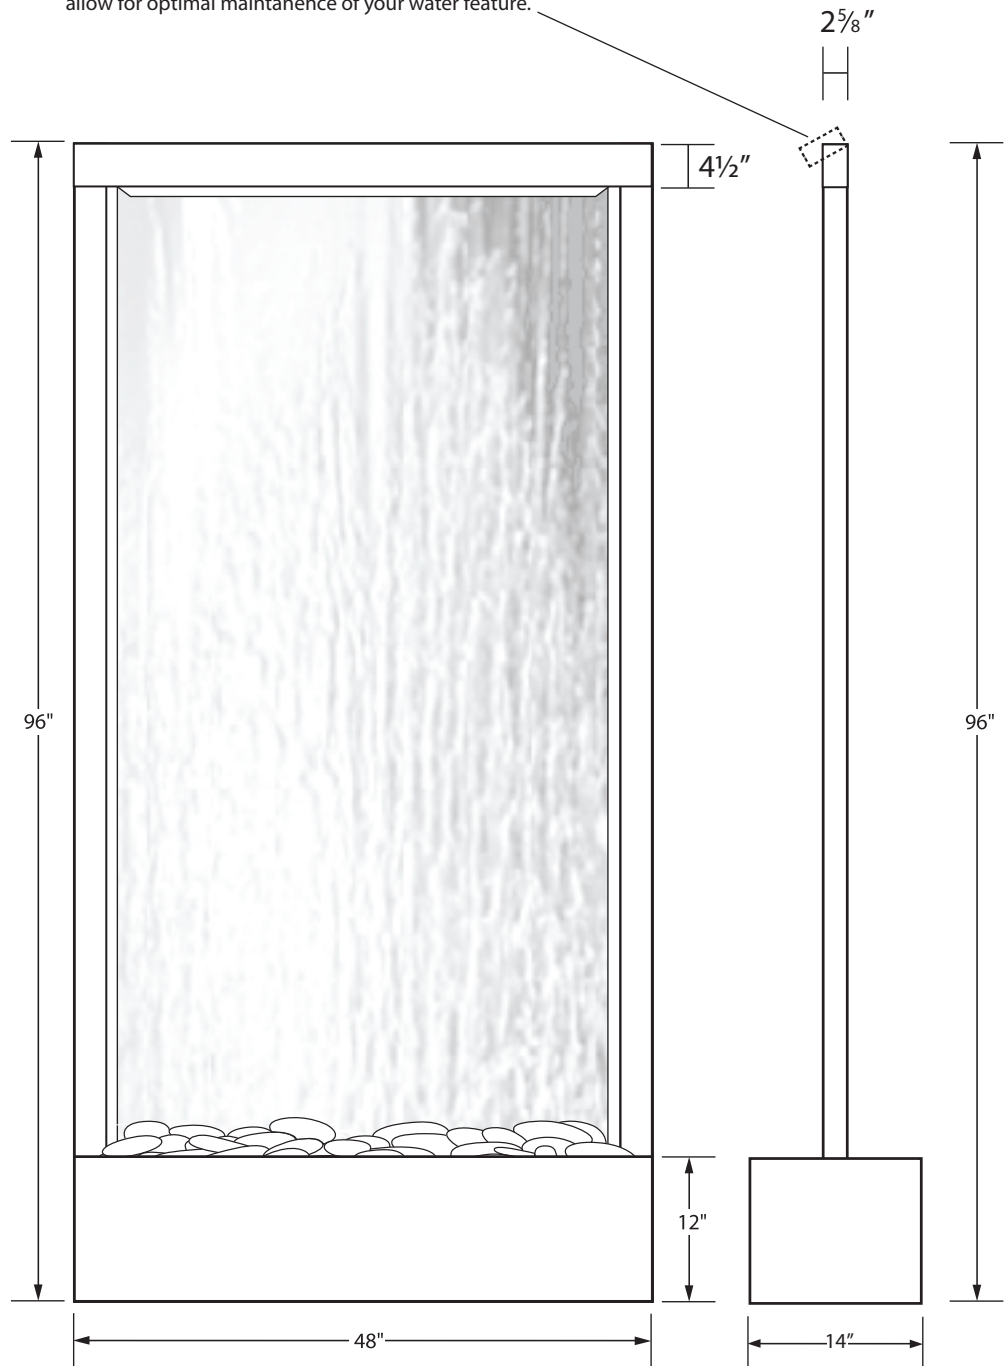

CENTER MOUNTED WATERWALL (WW84-C)

WATERWALL SIZES:

(WW82) 96"H x 24"W x 14"D

(WW83) 96"H x 36"W x 14"D

(WW84-C) 96"H x 48"W x 14"D (SHOWN)

(WW85) 96"H x 60"W x 14"D

(WW86) 96"H x 72"W x 16"D

(WW102) 120"H x 24"W x 14"D

(WW103) 120"H x 36"W x 14"D

(WW104) 120"H x 48"W x 14"D

(WW105) 120"H x 60"W x 14"D

(WW106) 120"H x 72"W x 16"D

WATERWALL FINISHES:

Bronze Silverado, Rugged Iron, Bavarian Silver
Copper Metallic, Coppervein, Sky White, Sable Black
Black Texture, Greystone River, Poly Gold

POWER REQUIREMENTS:

STANDARD 110V OUTLET

PLUMBING REQUIREMENTS:

*OPTION: AUTOFILL (FLOAT VALVE)

*OPTION: DRAIN (CALL FOR DETAILS)

* The front of the header flips up, exposing the manifold which will allow for optimal maintenance of your water feature.