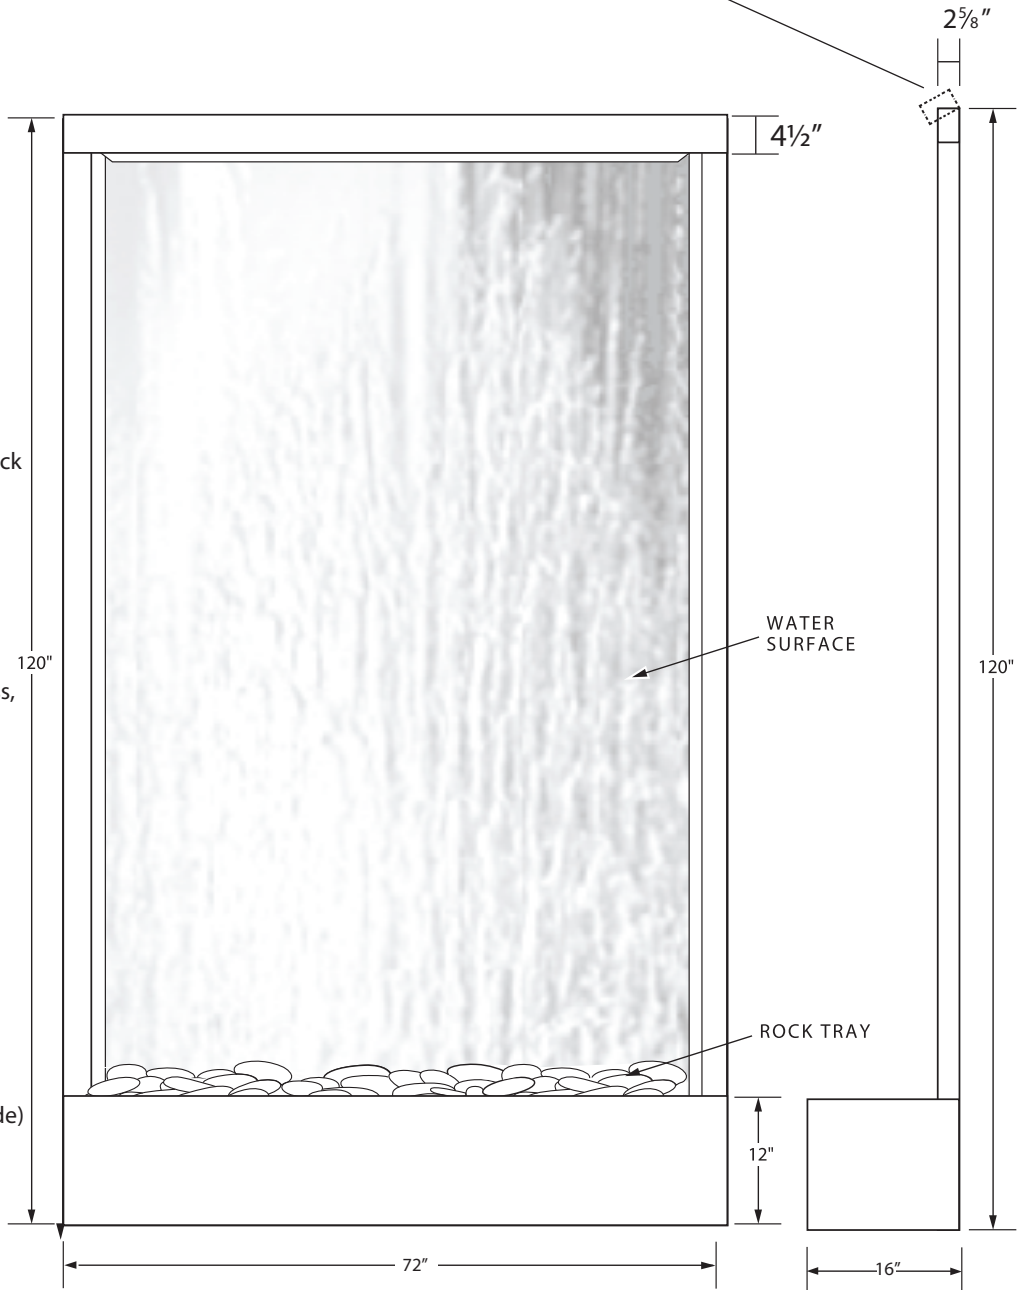

(WW104) 120"H x 48"W x 14"D

(WW105) 120"H x 60"W x 14"D

**(WW106) 120"H x 72"W x 16"D (SHOWN)**

## PLUMBING REQUIREMENTS:

\*OPTION: AUTOFILL (FLOAT VALVE)

\*OPTION: DRAIN (CALL FOR DETAILS)

\*The front of the header flips up, exposing the manifold which will allow for optimal maintenance of your water feature.