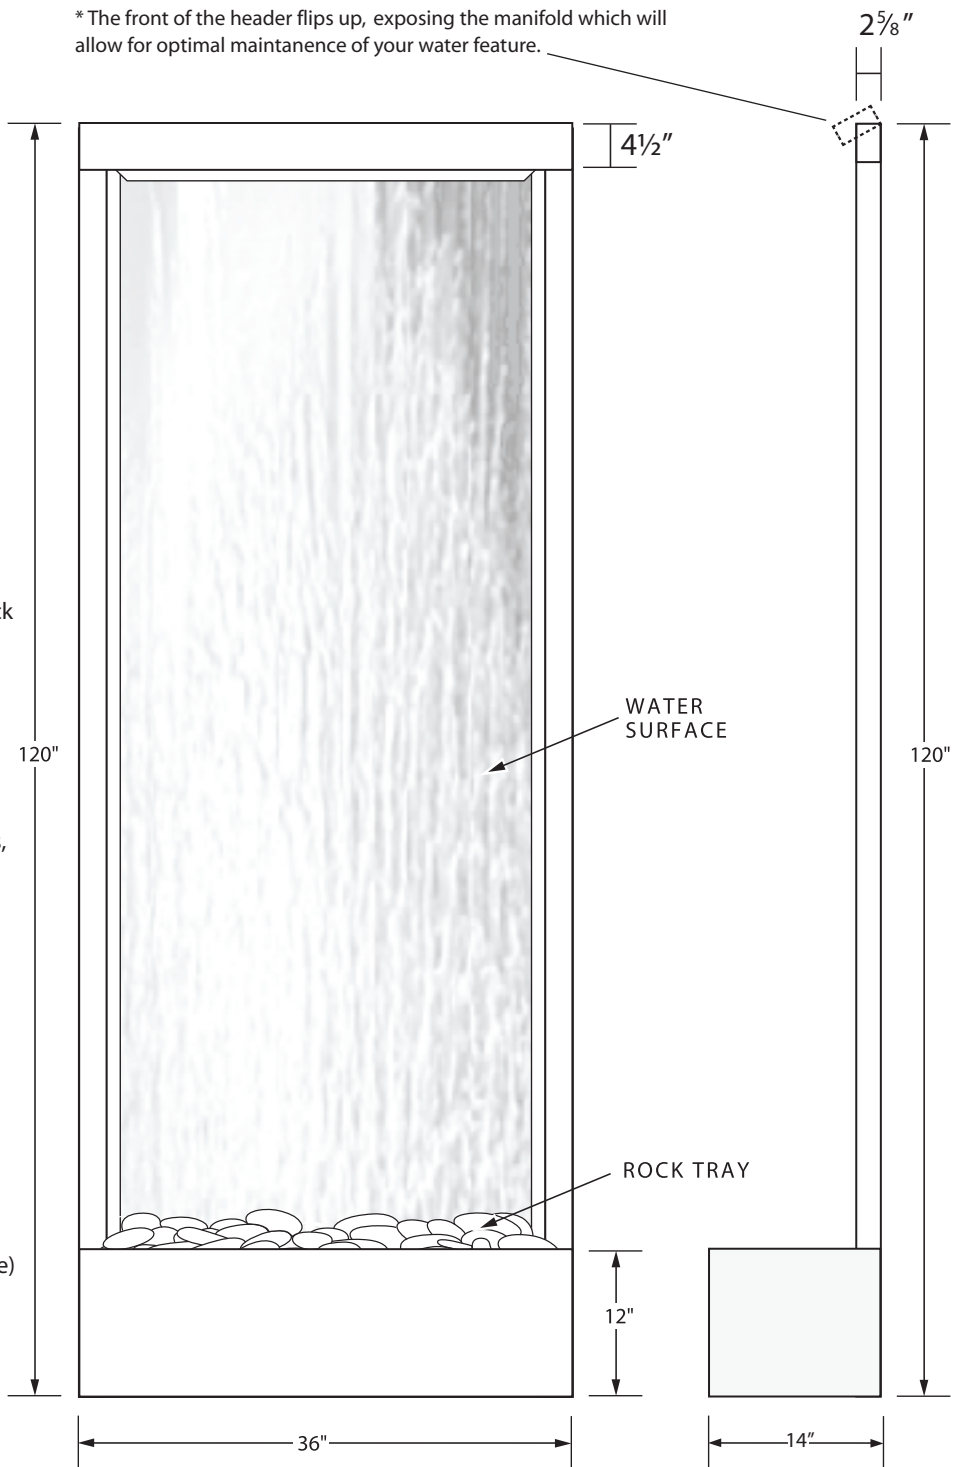

WATERWALL (WW103)

WATERWALL SIZES:

(WW82) 96"H x 24"W x 14"D

(WW83) 96"H x 36"W x 14"D

(WW84) 96"H x 48"W x 14"D

(WW85) 96"H x 60"W x 14"D

(WW86) 96"H x 72"W x 16"D

(WW102) 120"H x 24"W x 14"D

(WW103) 120"H x 36"W x 14"D (SHOWN)

(WW104) 120"H x 48"W x 14"D

(WW105) 120"H x 60"W x 14"D

(WW106) 120"H x 72"W x 16"D

WATERWALL FINISHES:

Bronze Silverado, Rugged Iron, Bavarian Silver
Copper Metallic, Coppervein, Sky White, Sable Black
Black Texture, Greystone River, Poly Gold

POWER REQUIREMENTS:

STANDARD 110V OUTLET

PLUMBING REQUIREMENTS:

*OPTION: AUTOFILL (FLOAT VALVE)

*OPTION: DRAIN (CALL FOR DETAILS)

*The front of the header flips up, exposing the manifold which will allow for optimal maintenance of your water feature.