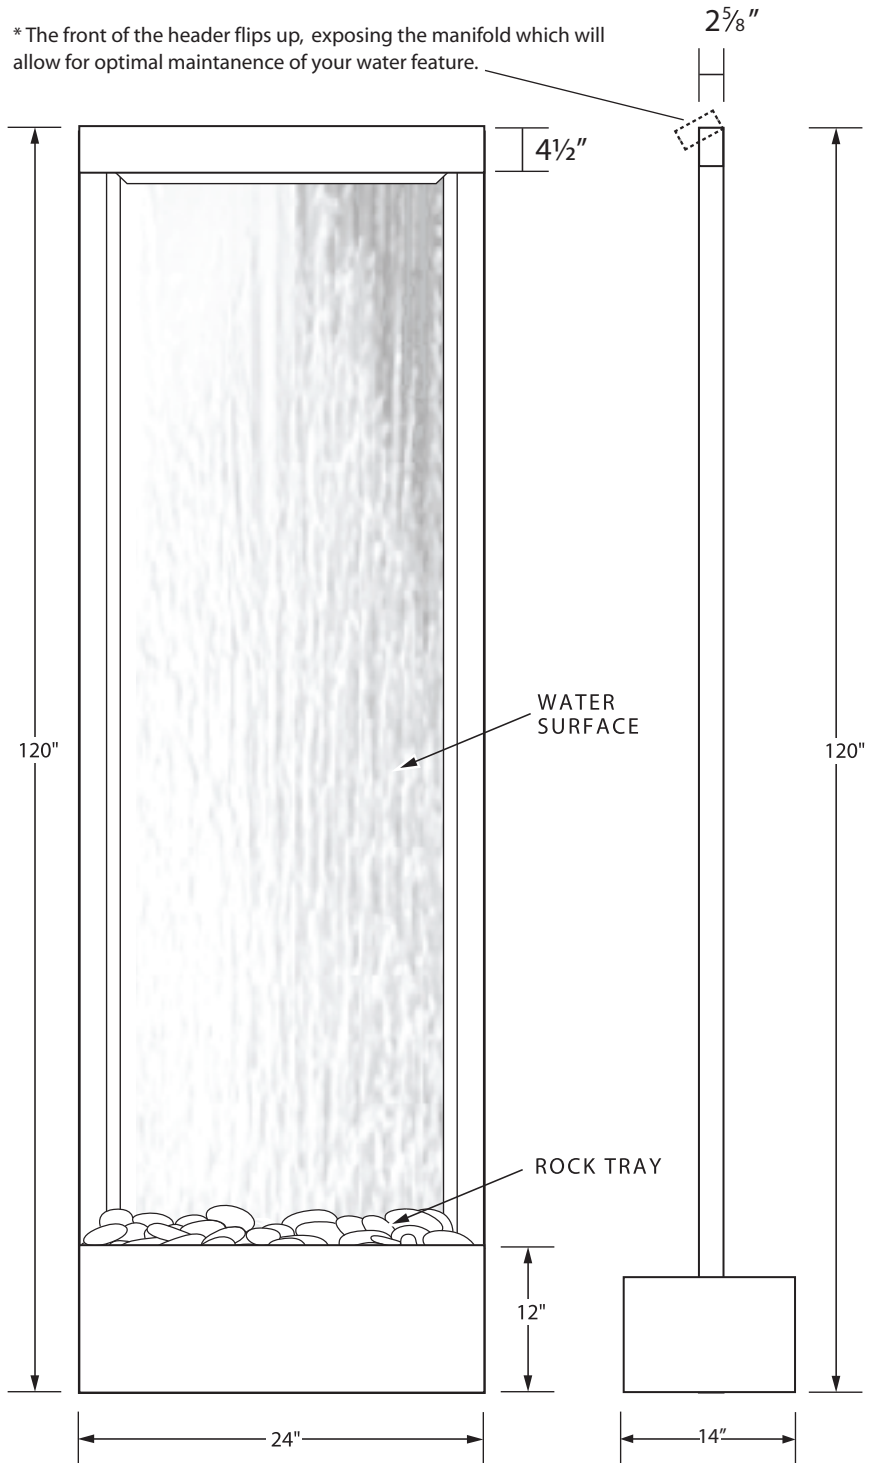

WATERWALL (WW102-C)

WATERWALL SIZES:

(WW82) 96"H x 24"W x 14"D

(WW83) 96"H x 36"W x 14"D

(WW84) 96"H x 48"W x 14"D

(WW85) 96"H x 60"W x 14"D

(WW86) 96"H x 72"W x 16"D

(WW102-C) 120"H x 24"W x 14"D (SHOWN)

(WW103) 120"H x 36"W x 14"D

(WW104) 120"H x 48"W x 14"D

(WW105) 120"H x 60"W x 14"D

(WW106) 120"H x 72"W x 16"D

WATERWALL FINISHES:

Bronze Silverado, Rugged Iron, Bavarian Silver

Copper Metallic, Coppervein, Sky White, Sable Black

Protec (Scale & Stain Remover), Fountec (Algaecide)

POWER REQUIREMENTS:

STANDARD 110V OUTLET

PLUMBING REQUIREMENTS:

*OPTION: AUTOFILL (FLOAT VALVE)

*OPTION: DRAIN (CALL FOR DETAILS)

*The front of the header flips up, exposing the manifold which will allow for optimal maintenance of your water feature.