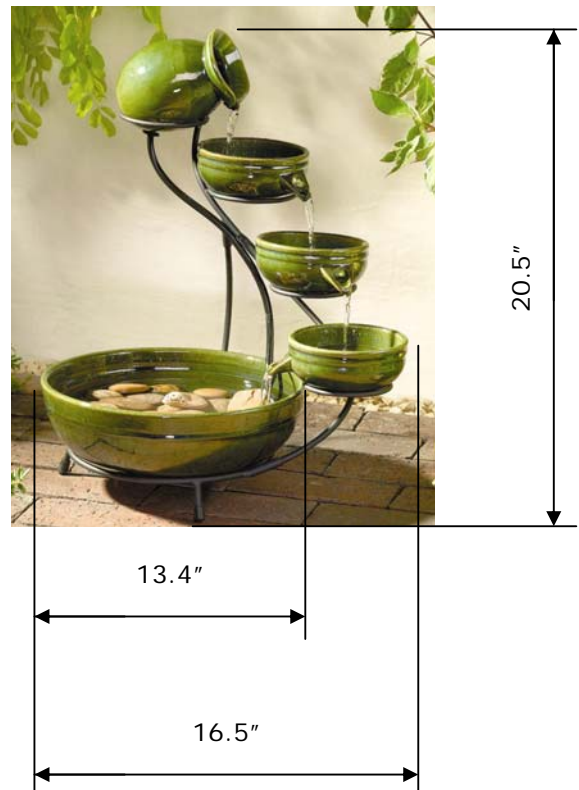

solar cascade

green glazed ceramic

- Green glazed ceramic solar powered 4-tier cascading fountain
- Creates a relaxing atmosphere in your garden, patio or balcony
- Constantly recycles the same water
- Operates in direct sunlight
- Powered by a separate solar panel (supplied)
- Multi fixing panel holder
- Low voltage water pump with filter
- 10 ft : 3 m cable to solar panel
- No wiring, simply install and enjoy
- No operating costs
- Includes optional AC adaptor for indoor use

Retail Part Number	23930R01
Mail Order Part Number	23930M01
UPC Code	840594011323
Product Weight	25.0 lbs
Box Dimensions	L 17.0" x W 17.0" x H 10.2" cm
Box Weight	26.4 lbs
Master Carton Quantity	1
solar panel	
Voltage	6 V
Current	250 mA
Power	1.5 W
pump	
Voltage	6 V
Current	130 mA
Flow rate	75 gph

In line with our policy of continuous product development Smart Solar reserves the right to change, vary or alter the product specification without prior notification.

Please note

The solar cascade is made of glazed ceramic so actual color may vary