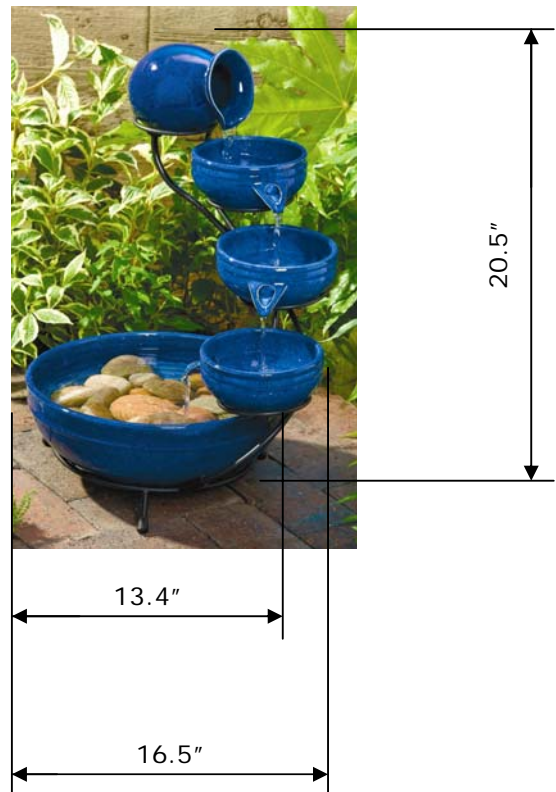

solar cascade

blue glazed ceramic

- Blue glazed ceramic solar powered 4-tier cascading fountain
- Creates a relaxing atmosphere in your garden, patio or on your balcony
- Constantly recycles the same water
- Operates in direct sunlight
- Powered by a separate solar panel (supplied)
- Multi fixing panel holder
- Low voltage water pump with filter
- 10 ft : 3m cable to solar panel
- No wiring, simply install and enjoy
- No operating costs
- Includes optional AC adaptor for indoor use

Retail Part Number	23970R01
Mail Order Part Number	23970M01
UPC Code	840594011316
Product Weight	25.0 lbs
Box Dimensions	L 17.0" x W 17.0" x H 10.2"
Box Weight	26.4 lbs
Master Carton Quantity	1
solar panel	
Voltage	6 V
Current	250 mA
Power	1.5 W
pump	
Voltage	6 V
Current	130 mA
Flow rate	75 gph

In line with our policy of continuous product development Smart Solar reserves the right to change, vary or alter the product specification without prior notification.

Please note

The solar cascade is made of glazed ceramic so actual color may vary